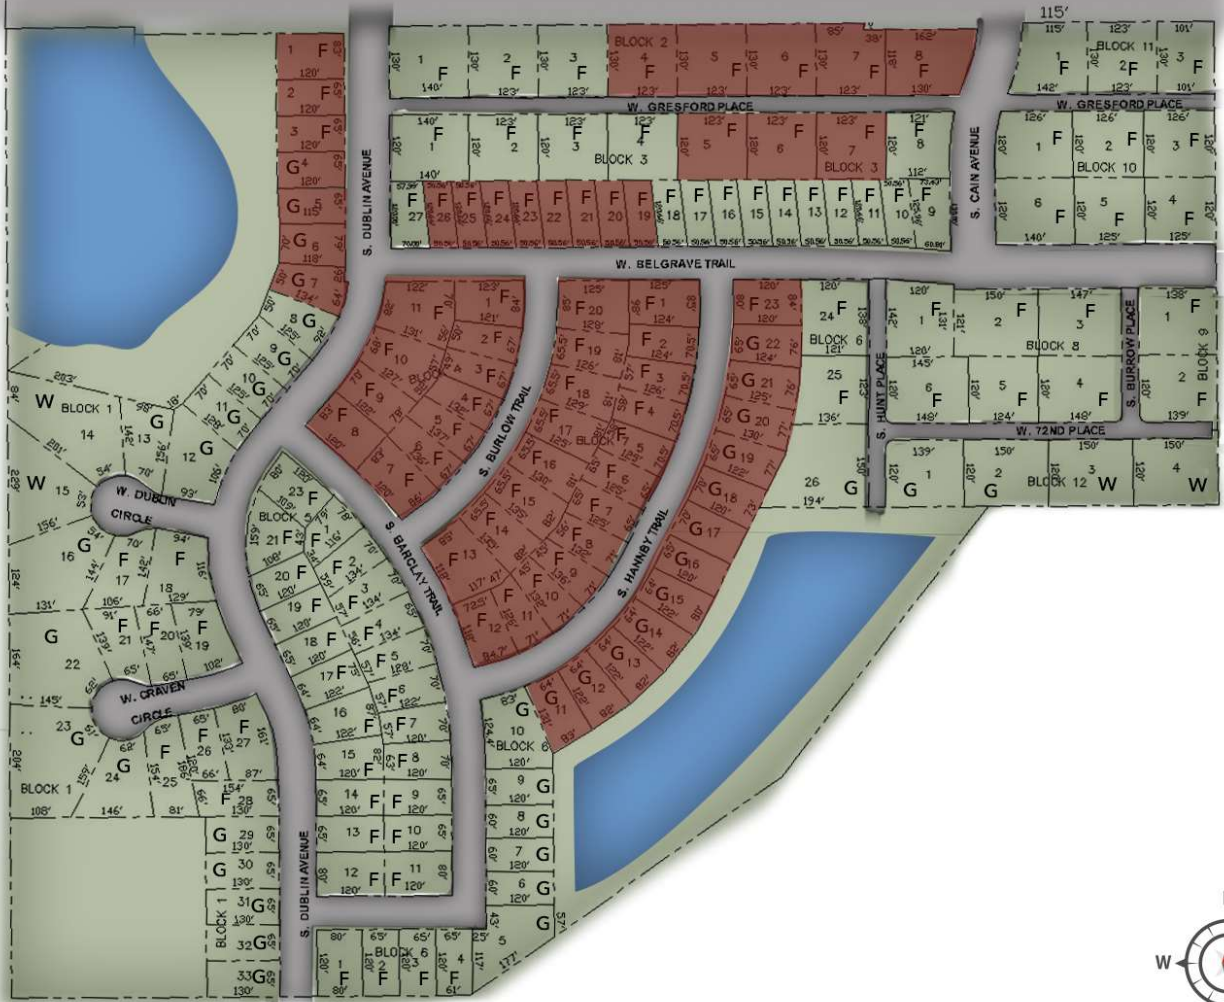

GALWAY

VILLAGE

W 69TH STREET

- F = Flat
- G = Garden
- W = Walkout
- = Unavailable